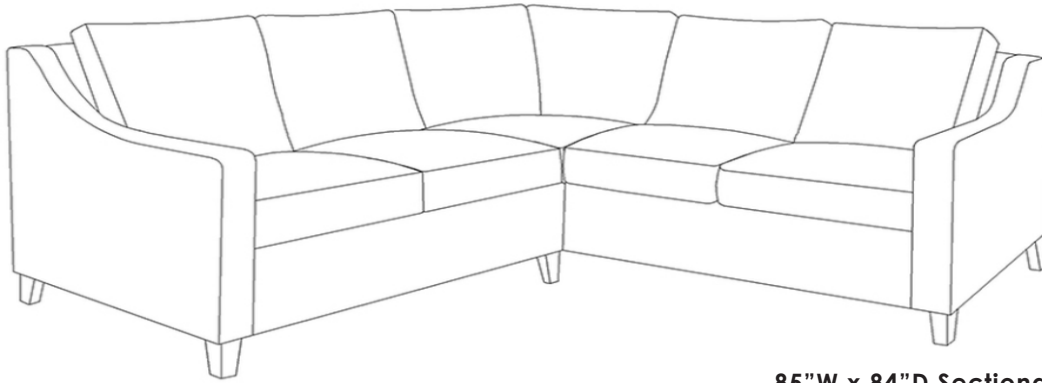

LANCASTER

85"W x 84"D Sectional
-LAF 46"W 1-Arm Open End
-RAF 84"W Return Back

SOHO SECTIONAL 8485/8487

D39 H32/36

AH24 AW4 SD23 SH20

38x38 Corner

46" LAF Open End

84" LAF with Return Back

8485 Tapered Legs

67" LAF Open End

105" LAF with Return Back

8487 Base with Tapered Legs

88" LAF Open End

Soho Seats 21"W • Ask about optional cushion configurations, bench seats and custom sectionals
5.25"H x 2" Square Tapered Legs • Call for Pricing and Yardage Estimates

ALL UNITS AVAILABLE IN LEFT OR RIGHT FACING